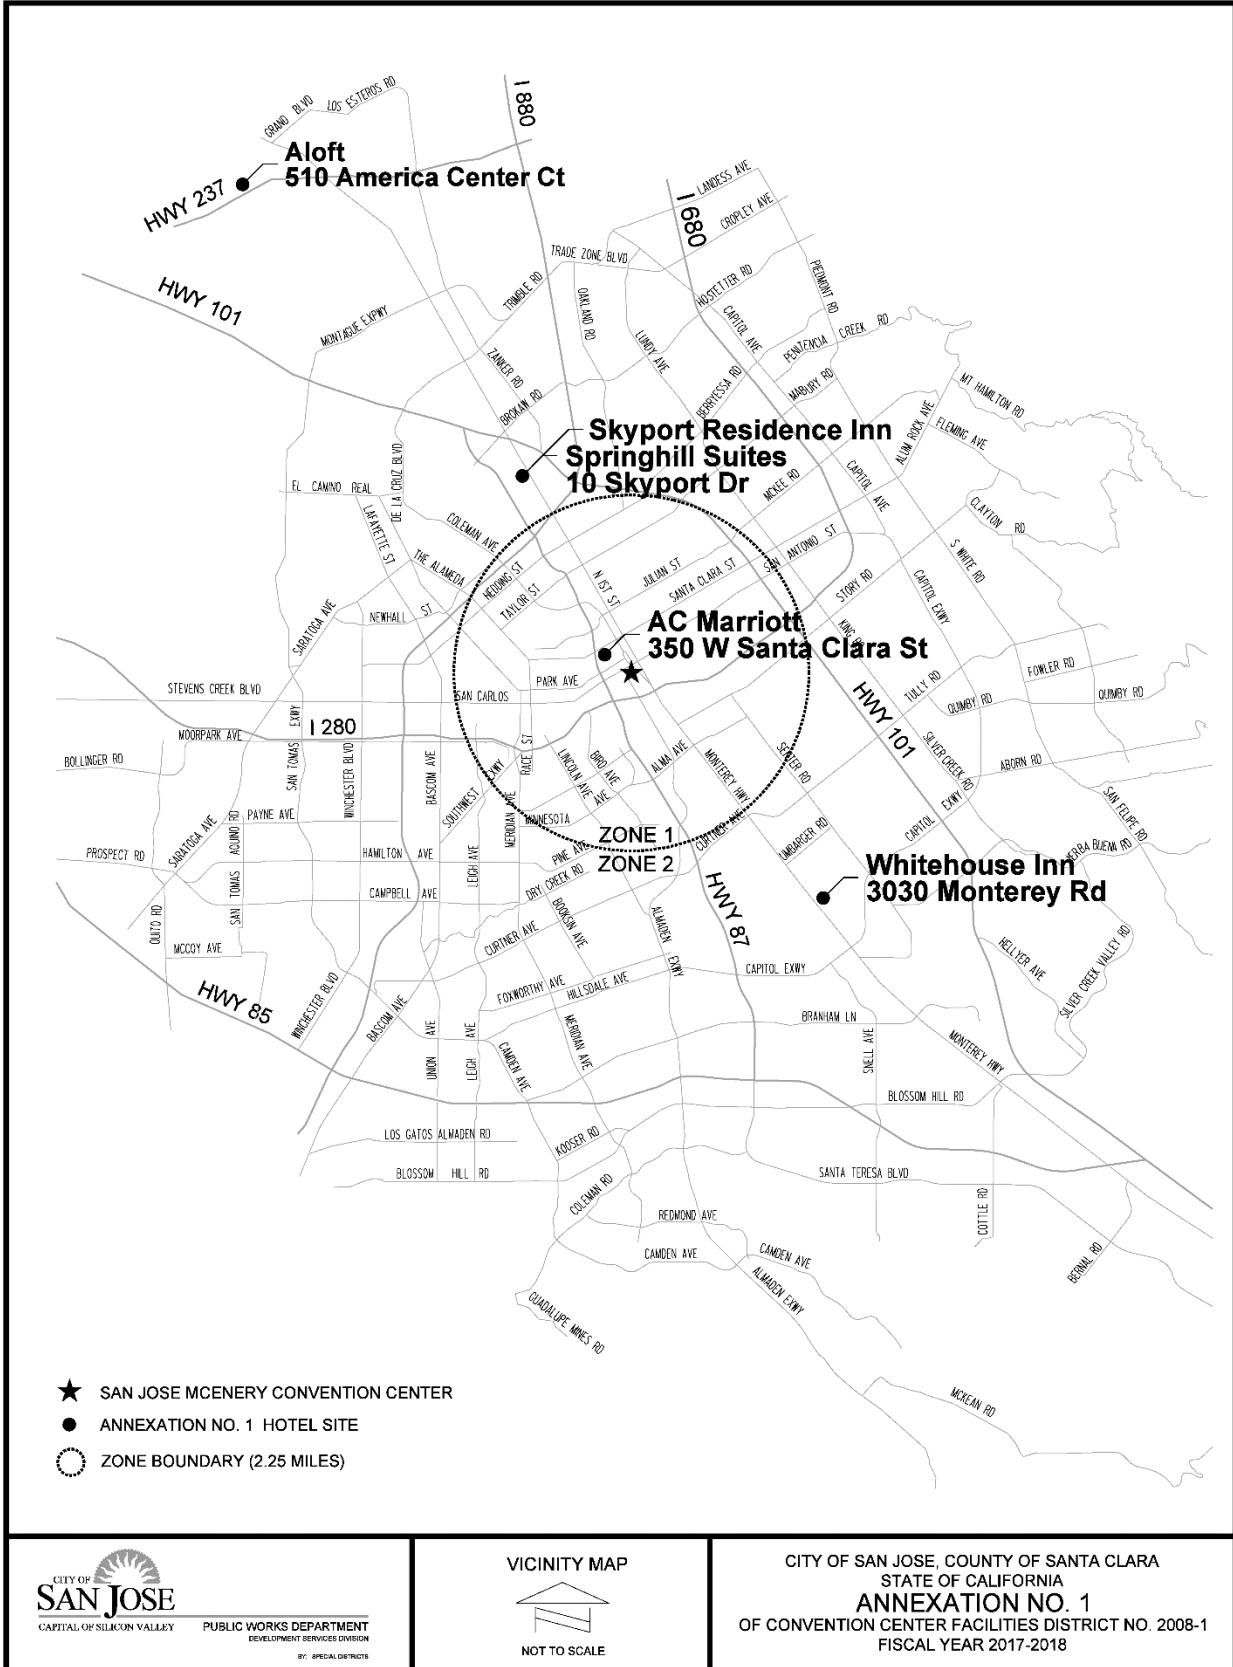

ATTACHMENT A

- ★ SAN JOSE MCENERY CONVENTION CENTER
- ANNEXATION NO. 1 HOTEL SITE
- ZONE BOUNDARY (2.25 MILES)

CITY OF SAN JOSE
 CAPITAL OF SILICON VALLEY

PUBLIC WORKS DEPARTMENT
 DEVELOPMENT SERVICES DIVISION
BY SPECIAL DISTRICTS

VICINITY MAP

NOT TO SCALE

CITY OF SAN JOSE, COUNTY OF SANTA CLARA
 STATE OF CALIFORNIA
ANNEXATION NO. 1
 OF CONVENTION CENTER FACILITIES DISTRICT NO. 2008-1
 FISCAL YEAR 2017-2018