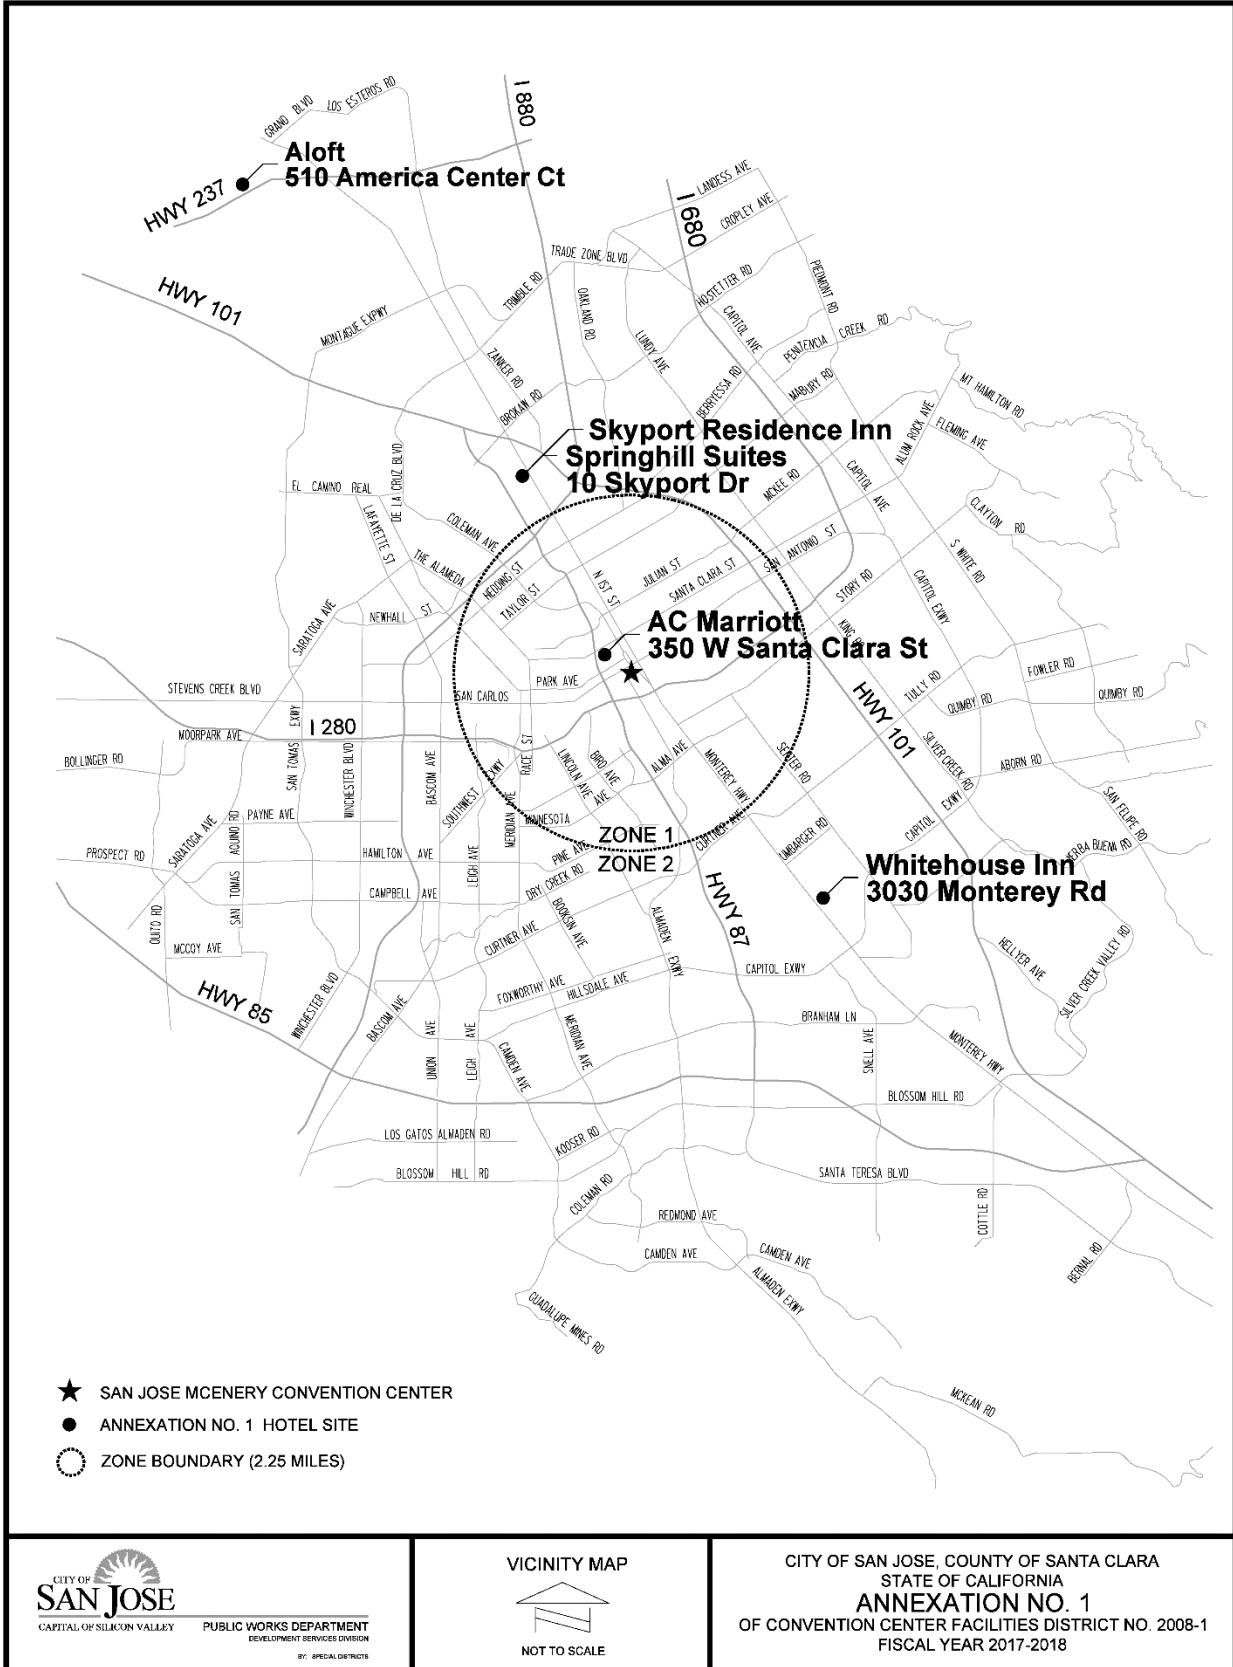

ATTACHMENT A

- ★ SAN JOSE MCENERY CONVENTION CENTER
- ANNEXATION NO. 1 HOTEL SITE
- ZONE BOUNDARY (2.25 MILES)

CITY OF SAN JOSE
 CAPITAL OF SILICON VALLEY

PUBLIC WORKS DEPARTMENT
 DEVELOPMENT SERVICES DIVISION
BY SPECIAL DISTRICTS

VICINITY MAP

 NOT TO SCALE

CITY OF SAN JOSE, COUNTY OF SANTA CLARA
 STATE OF CALIFORNIA
ANNEXATION NO. 1
 OF CONVENTION CENTER FACILITIES DISTRICT NO. 2008-1
 FISCAL YEAR 2017-2018