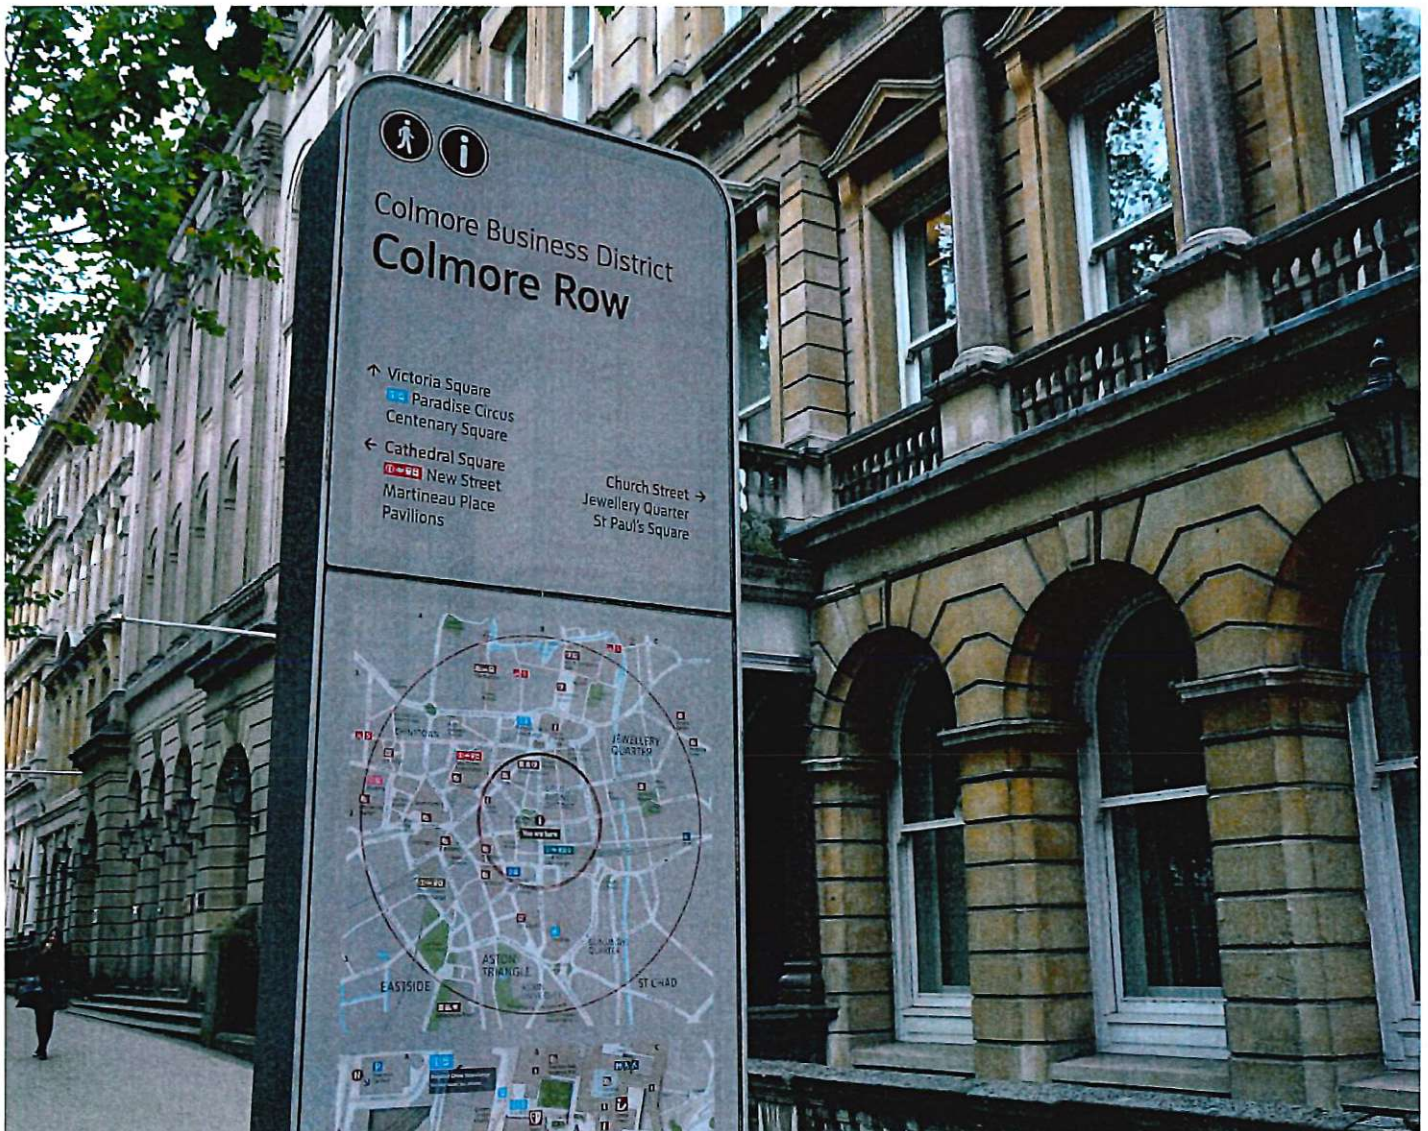

Prepared for City of San José
City ID | March 2018

Example 1: WalkNYC – Path Totem

New York City, USA

Prepared for City of San José
City ID | March 2018

Example 2: Interconnect – Area Navigation Totem Birmingham, UK

Prepared for City of San José
City ID | March 2018

Example 3: Legible London – Midilith London, UK