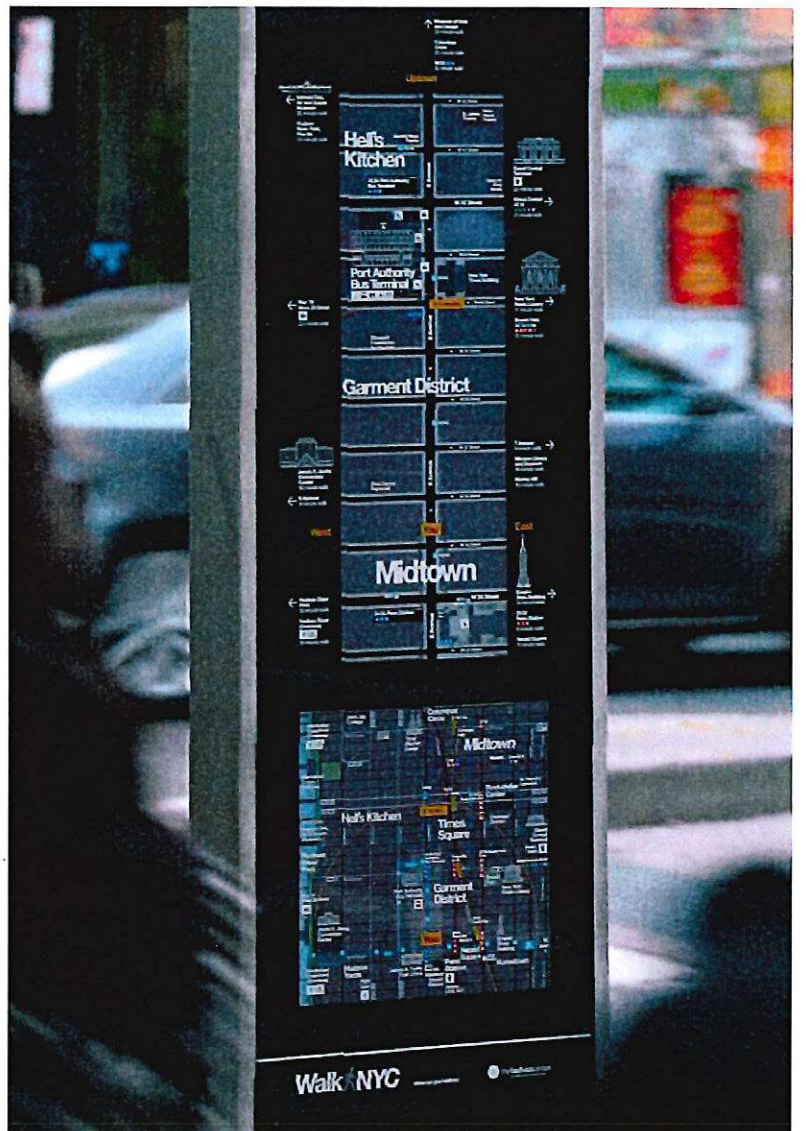

Prepared for City of San José
City ID | March 2018

Example 1: WalkNYC – Path Totem

New York City, USA

Prepared for City of San José
City ID | March 2018

Example 2: Interconnect – Area Navigation Totem Birmingham, UK

Prepared for City of San José
City ID | March 2018

Example 3: Legible London – Midilith London, UK