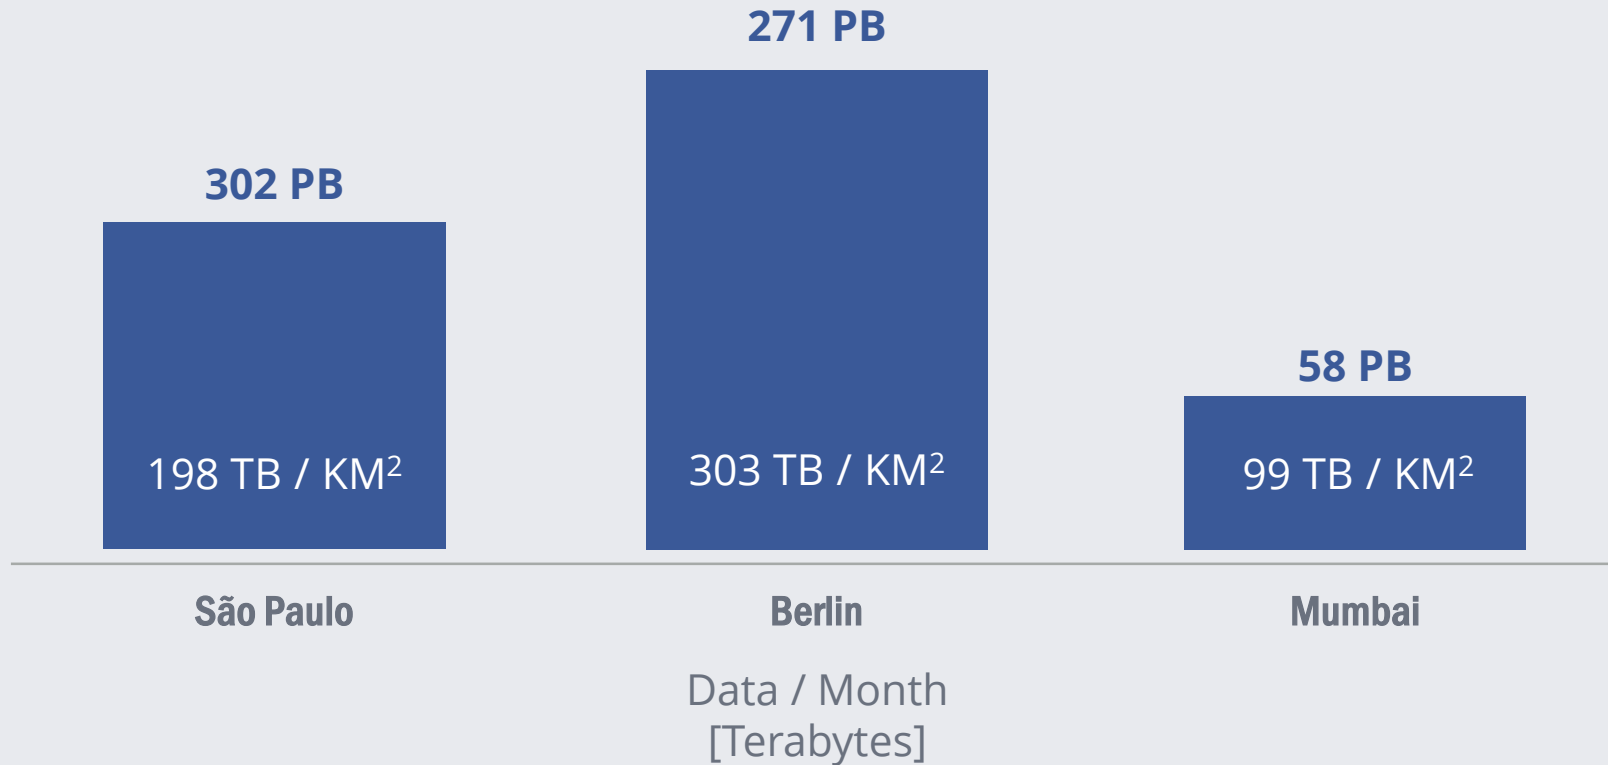

The Urban Density Challenge

2021 Data Consumption Forecast