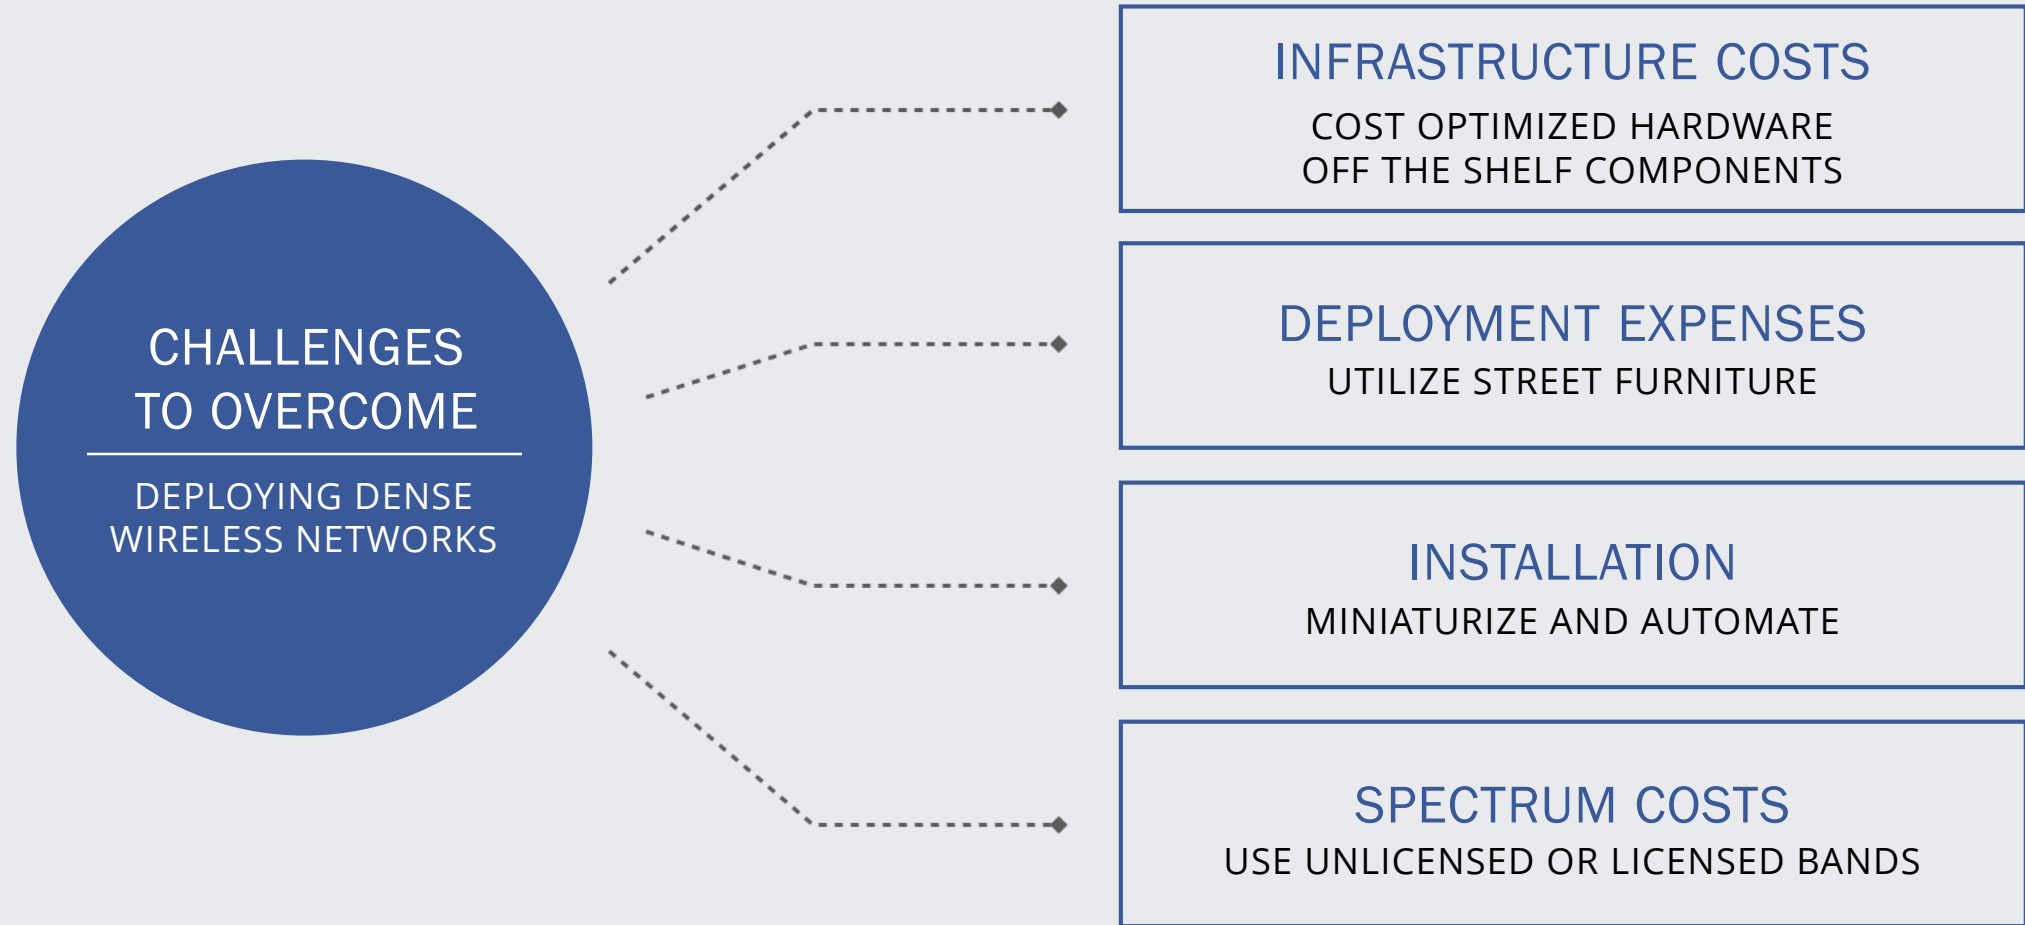

LONGER TO DEPLOY

INFLEXIBLE

PERMITS

DAMAGED FIBER

mmWave Wireless Networks

AFFORDABLE

TIME TO MARKET ADVANTAGE

EASY TO DEPLOY AND MAINTAIN

The Path Forward for mmWave

Terragraph

Designed to deliver gigabit speeds to dense urban areas at a fraction of the cost of fiber

Project Status

Downtown Area Deployment

- Planned Deployment Complete
- Terragraph Engineering Validation Testing Complete
- City of San Jose end-user Wi-Fi testing underway