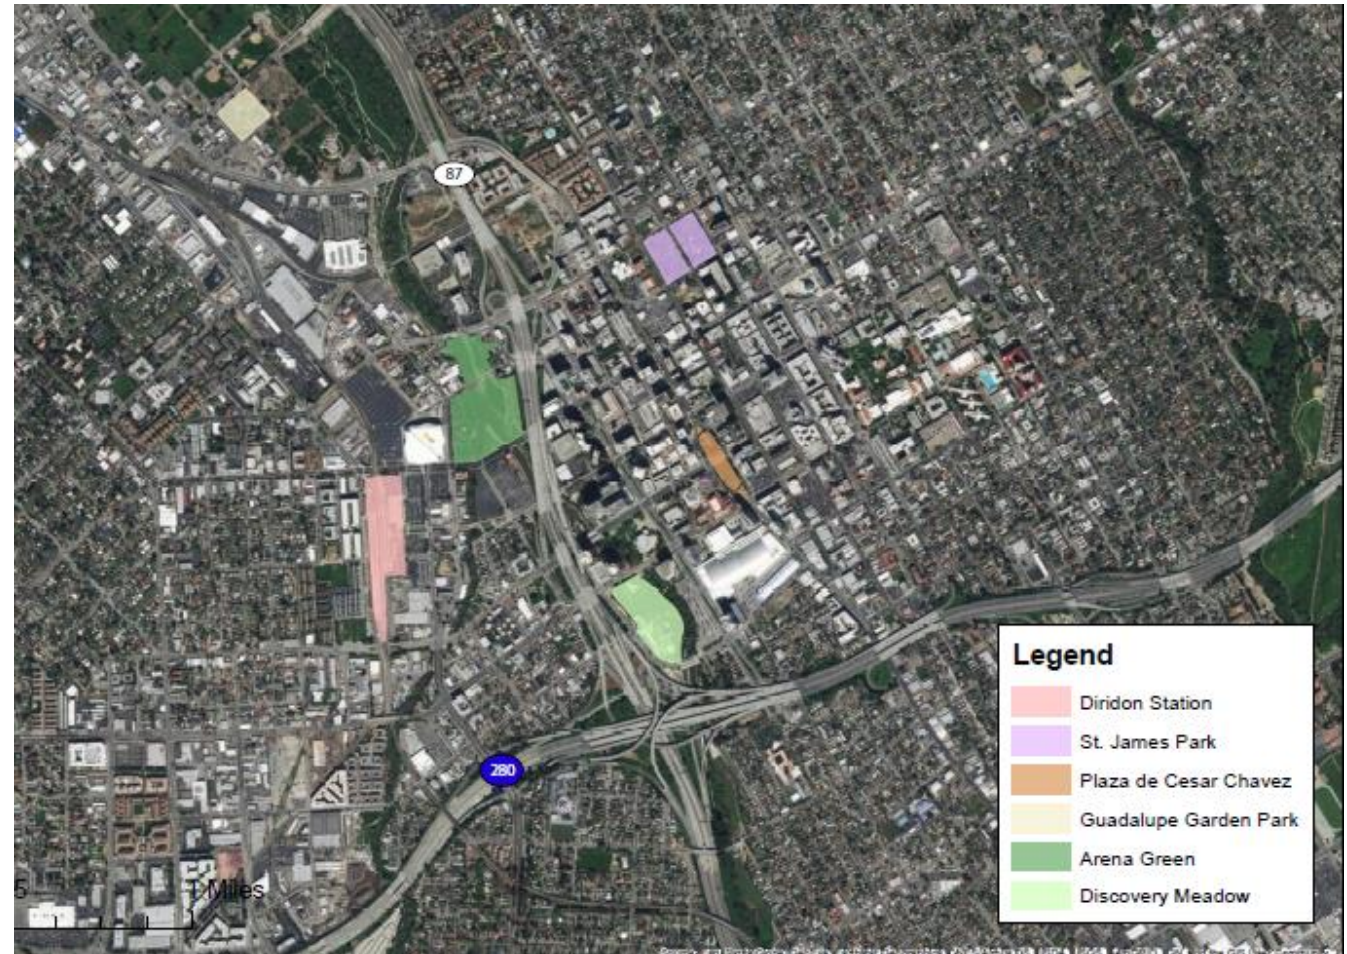

SAN JOSE
**PARKS, RECREATION &
NEIGHBORHOOD SERVICES**

San Jose Light Tower Project

May 1, 2018

Council Agenda Item 5.1

Opportunity

- Historic Light Tower was located at intersection of Santa Clara and Market Streets from 1881 to 1915
- San Jose Light Tower Corporation (SJLTC) is a not-for-profit entity seeking to construct a privately funded “artistically inspired and iconic structure”
- To build civic pride, attract residents visitors to destination

Historic San Jose Light Tower circa 1900. The SJLTC Project will Pay Homage to this Concept

Evaluate Potential Locations

Sites for Initial Consideration:

- Arena Green
- Discovery Meadows
- Guadalupe Gardens Park
- Plaza de Cesar Chavez
- Saint James Park
- Diridon Station Area